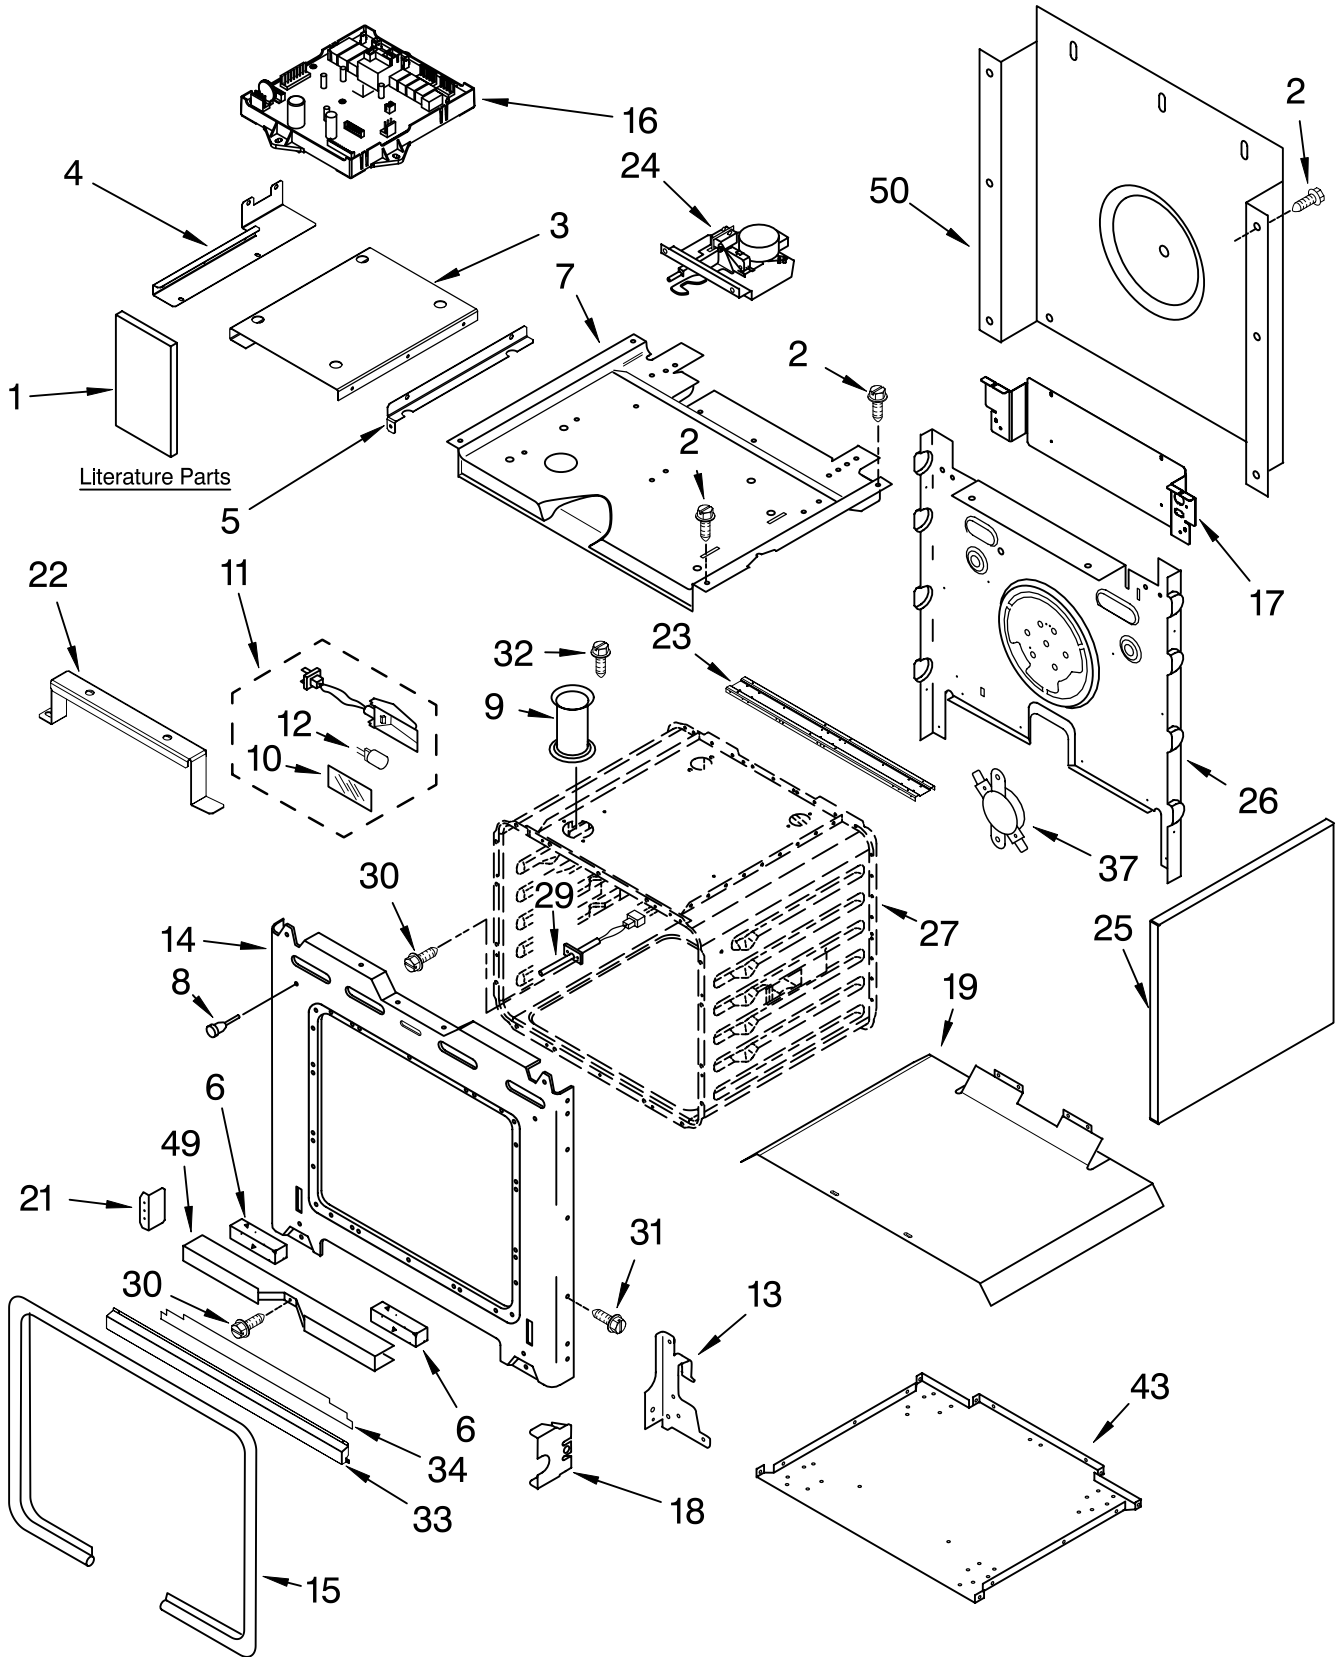

**OVEN PARTS**  
For Model: KDRP487MSS03  
(Stainless Steel)

48" KITCHENAID  
FREE STANDING RANGE  
DUAL FUEL

FOR ORDERING INFORMATION REFER TO PARTS PRICE LIST

# OVEN PARTS

For Model:KDRP487MSS03  
(Stainless Steel)

Illus. No.	Part No.	DESCRIPTION	Illus. No.	Part No.	DESCRIPTION	Illus. No.	Part No.	DESCRIPTION
1		Literature Parts	13		Hinge Receiver	31	4449040	Screw, 8-18 x 3/8
	8302571	Installation Instructions		4455605	Left Hand	32	3196176	Screw, 8-18 x 1/2
	8301284	Use & Care Guide	14	4455610	Right Hand	33	4457319	Vent, Bottom Lower
	8302546	Tech Sheet	15	4455380	Frame, Front		4449809	Screw
	9759441	Conversion Instructions	16		Gasket, Door	34	8300825	Insulation, Bottom Vent
	3191638	Safer Cooking Tips		8301182	Control, Zodiac (Assist, Rt Side)	37	9759242	Thermostat (TOD) (Temp.) SPST
2	4449809	Screw, 8-18 x 3/8		8301583	(Assist Lft Side)	43	8302289	Base, Chassis
3	8301573	Bracket, Control Support	17	8301254	Filler, Rear	49	4448933	Retainer, Gasket
4	8302394	Bracket, Control (Left Side)	18	4452152	Bracket, Mounting	50	4451747	Cover, Back
5	8301574	Bracket, Control (Right Side)	19	4451476	Support, Insulation			
6	4452260	Spacer, Foam	21	4455510	Bracket, Support			
7	8302191	Top, Chassis	22	4457204	Support, Wiring			
8	4448520	Bumper, Door		3400099	Screw			
9	4452158	Tube, Vent	23	8301159	Channel, Support			
10	4452163	Lens, Light	24	9759525	Latch, Motorized			
11	4448972	Oven Light Assy	25	4455641	Side, Chassis			
	4449748	Screw	26	4452232	Back, Chassis			
12	4452164	Bulb, Light	27		Liner, Oven (Not serviceable)			
			29	4455636	Sensor			
			30	4449154	Screw, 8-32 x .440			